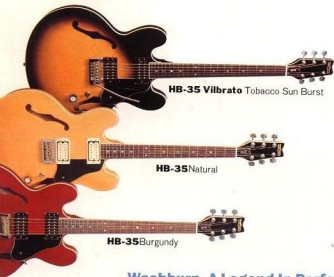

HB-35 DL Burgundy

HB-35 DL Tobacco Sun Burst

HB-35 Vibrato Tobacco Sun Burst

HB-35 Natural

HB-35 Burgundy